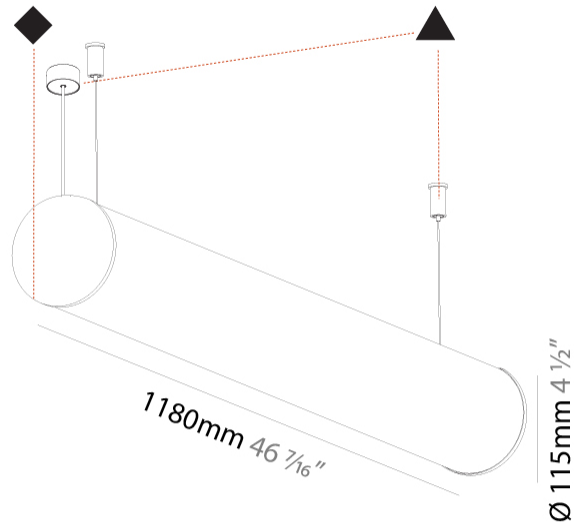

GENERAL

Series: Bunga
Brand: Prolicht
Division: Architectural
Mounting Type: Suspension
Mounting Location: Ceiling
Subcategory: Profile

PHYSICAL

Shape: Cylinder
Length (mm): 1180
Length (in): 46 7/16
Width (mm): 115
Width (in): 4 1/2
Height (mm): 115
Height (in): 4 1/2
Max. Overall Height (mm): 2115
Max. Overall Height (in): 83 1/4
Light Distribution: Omnidirectional
Weight (kg): 4.038
Weight (lbs): 8.88
Diffuser: PMMA - Opal
Fixture Finish: SSR / BKV / CWI / CRY / HAB / LAG / UFT / ITA / RUA / RUR / MIC / FTG / MYG / TWT / LOD / PUS / FRO / FUP / KIA / POP / BLS / SPG / MEY / GOH / GUM / CHC / COM / ABZ / JAG / OBR / MOS / ROR
Fixture Material: Aluminum
Cable Details: 2000mm or 6000mm Transparent Cable
Upon Request: Cable colour - White / Black / Orange / Red

ELECTRICAL

Lamp Type: LED (Zhaga Standard)
Input Wattage (W): 20
Total Output Wattage (W): 16 / 12.8 (3500K)
Dimming: Non-Dimming / Phase Dimming (120Vac only) / 0-10V Dimming
Driver Included: Yes
Driver Location: Integrated
Driver Type: Constant Current - 120 / 277Vac
Driver Class: Class 2
Input Voltage (V): 120 - 277
Constant Current (MA): 350 / 400 (3500K)

LED

Color Temperature (*K): 3000 / 3500 / 4000
Max. Delivered Lumen (lm): 2210 / 2293 / 2340
CRI: >80 CRI
Lamp Life (hrs): 50000

OPTICAL

RATINGS AND CERTIFICATIONS

Certified By: Certified for North American Standards
IP rating: IP20